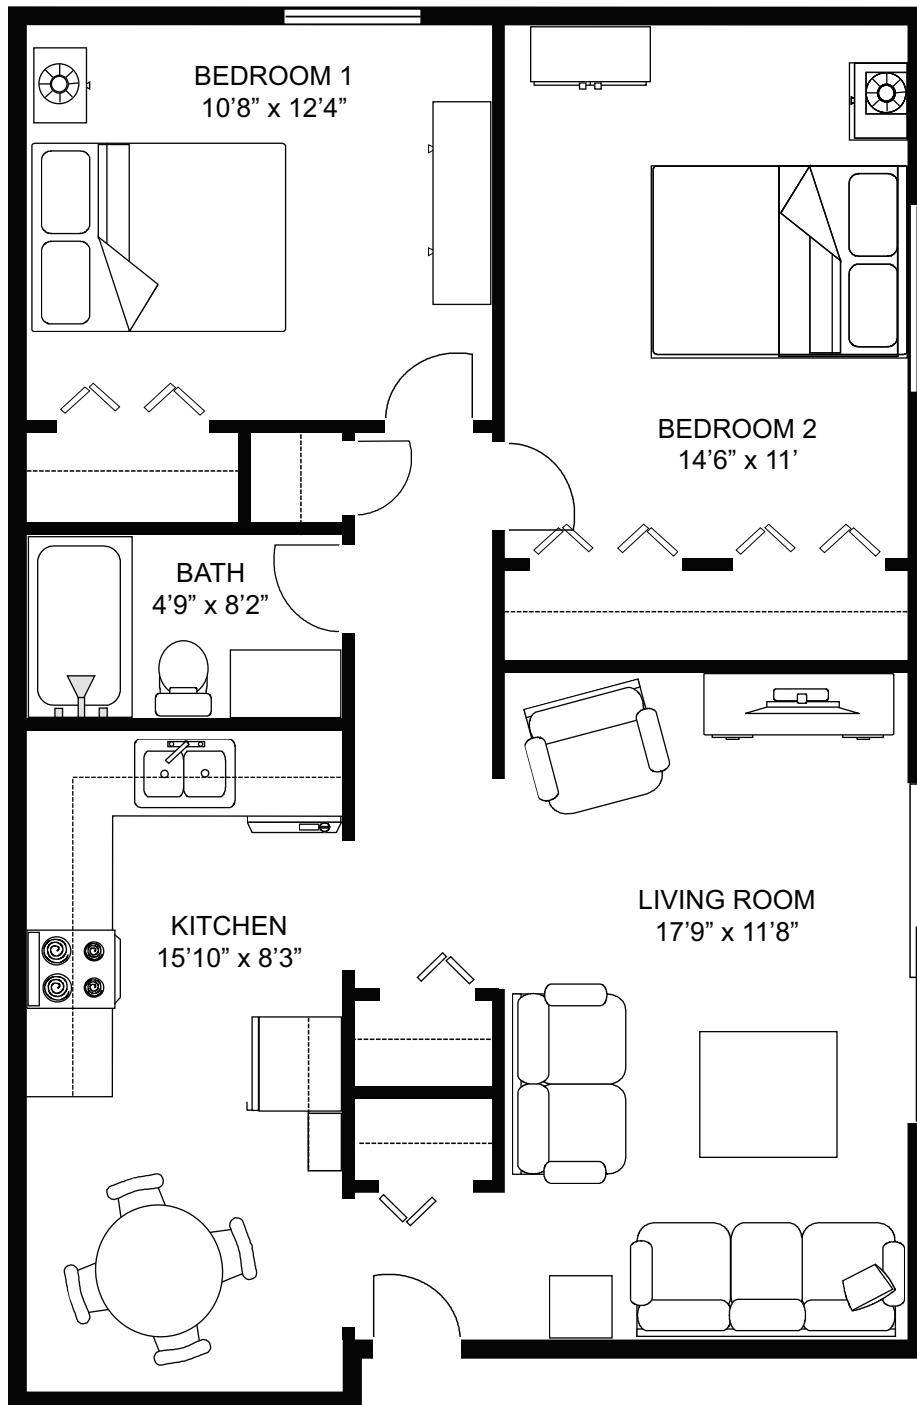

WOODLAND VILLAGE  
*Apartment Homes*

TWO BEDROOM, ONE BATH • 950 SQUARE FEET

525-595 South Perry Parkway • Oregon, WI 53573  
Phone: 608.255.7100 • Fax: 608.255.4278 • [www.SteveBrownApts.com](http://www.SteveBrownApts.com)  
A Steve Brown Apartments Community

All measurements are approximate and individual units will vary.